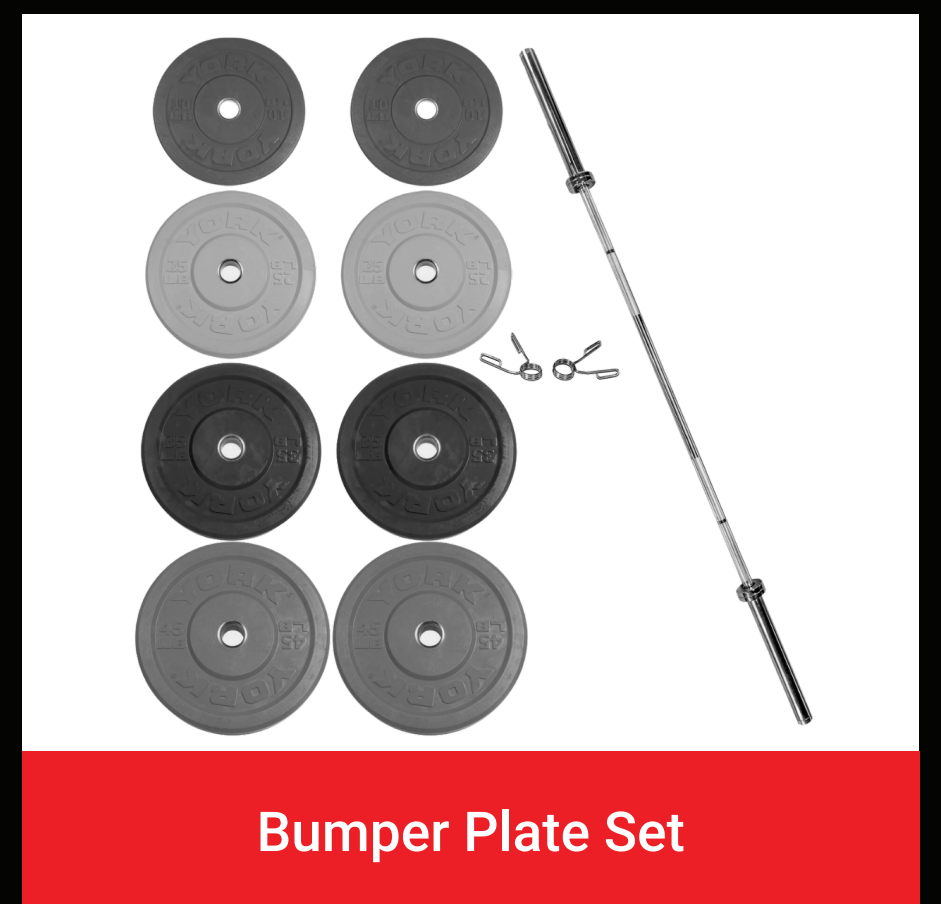

## FUNCTIONAL TRAINING EQUIPMENT

X>Create Functional Training Modular with 25' Bridge

Tank M4

Kettlebells

Battle Rope

Torpedo Bags

Wall Balls, Slam Balls and Medicine Balls

Bumper Plate Set