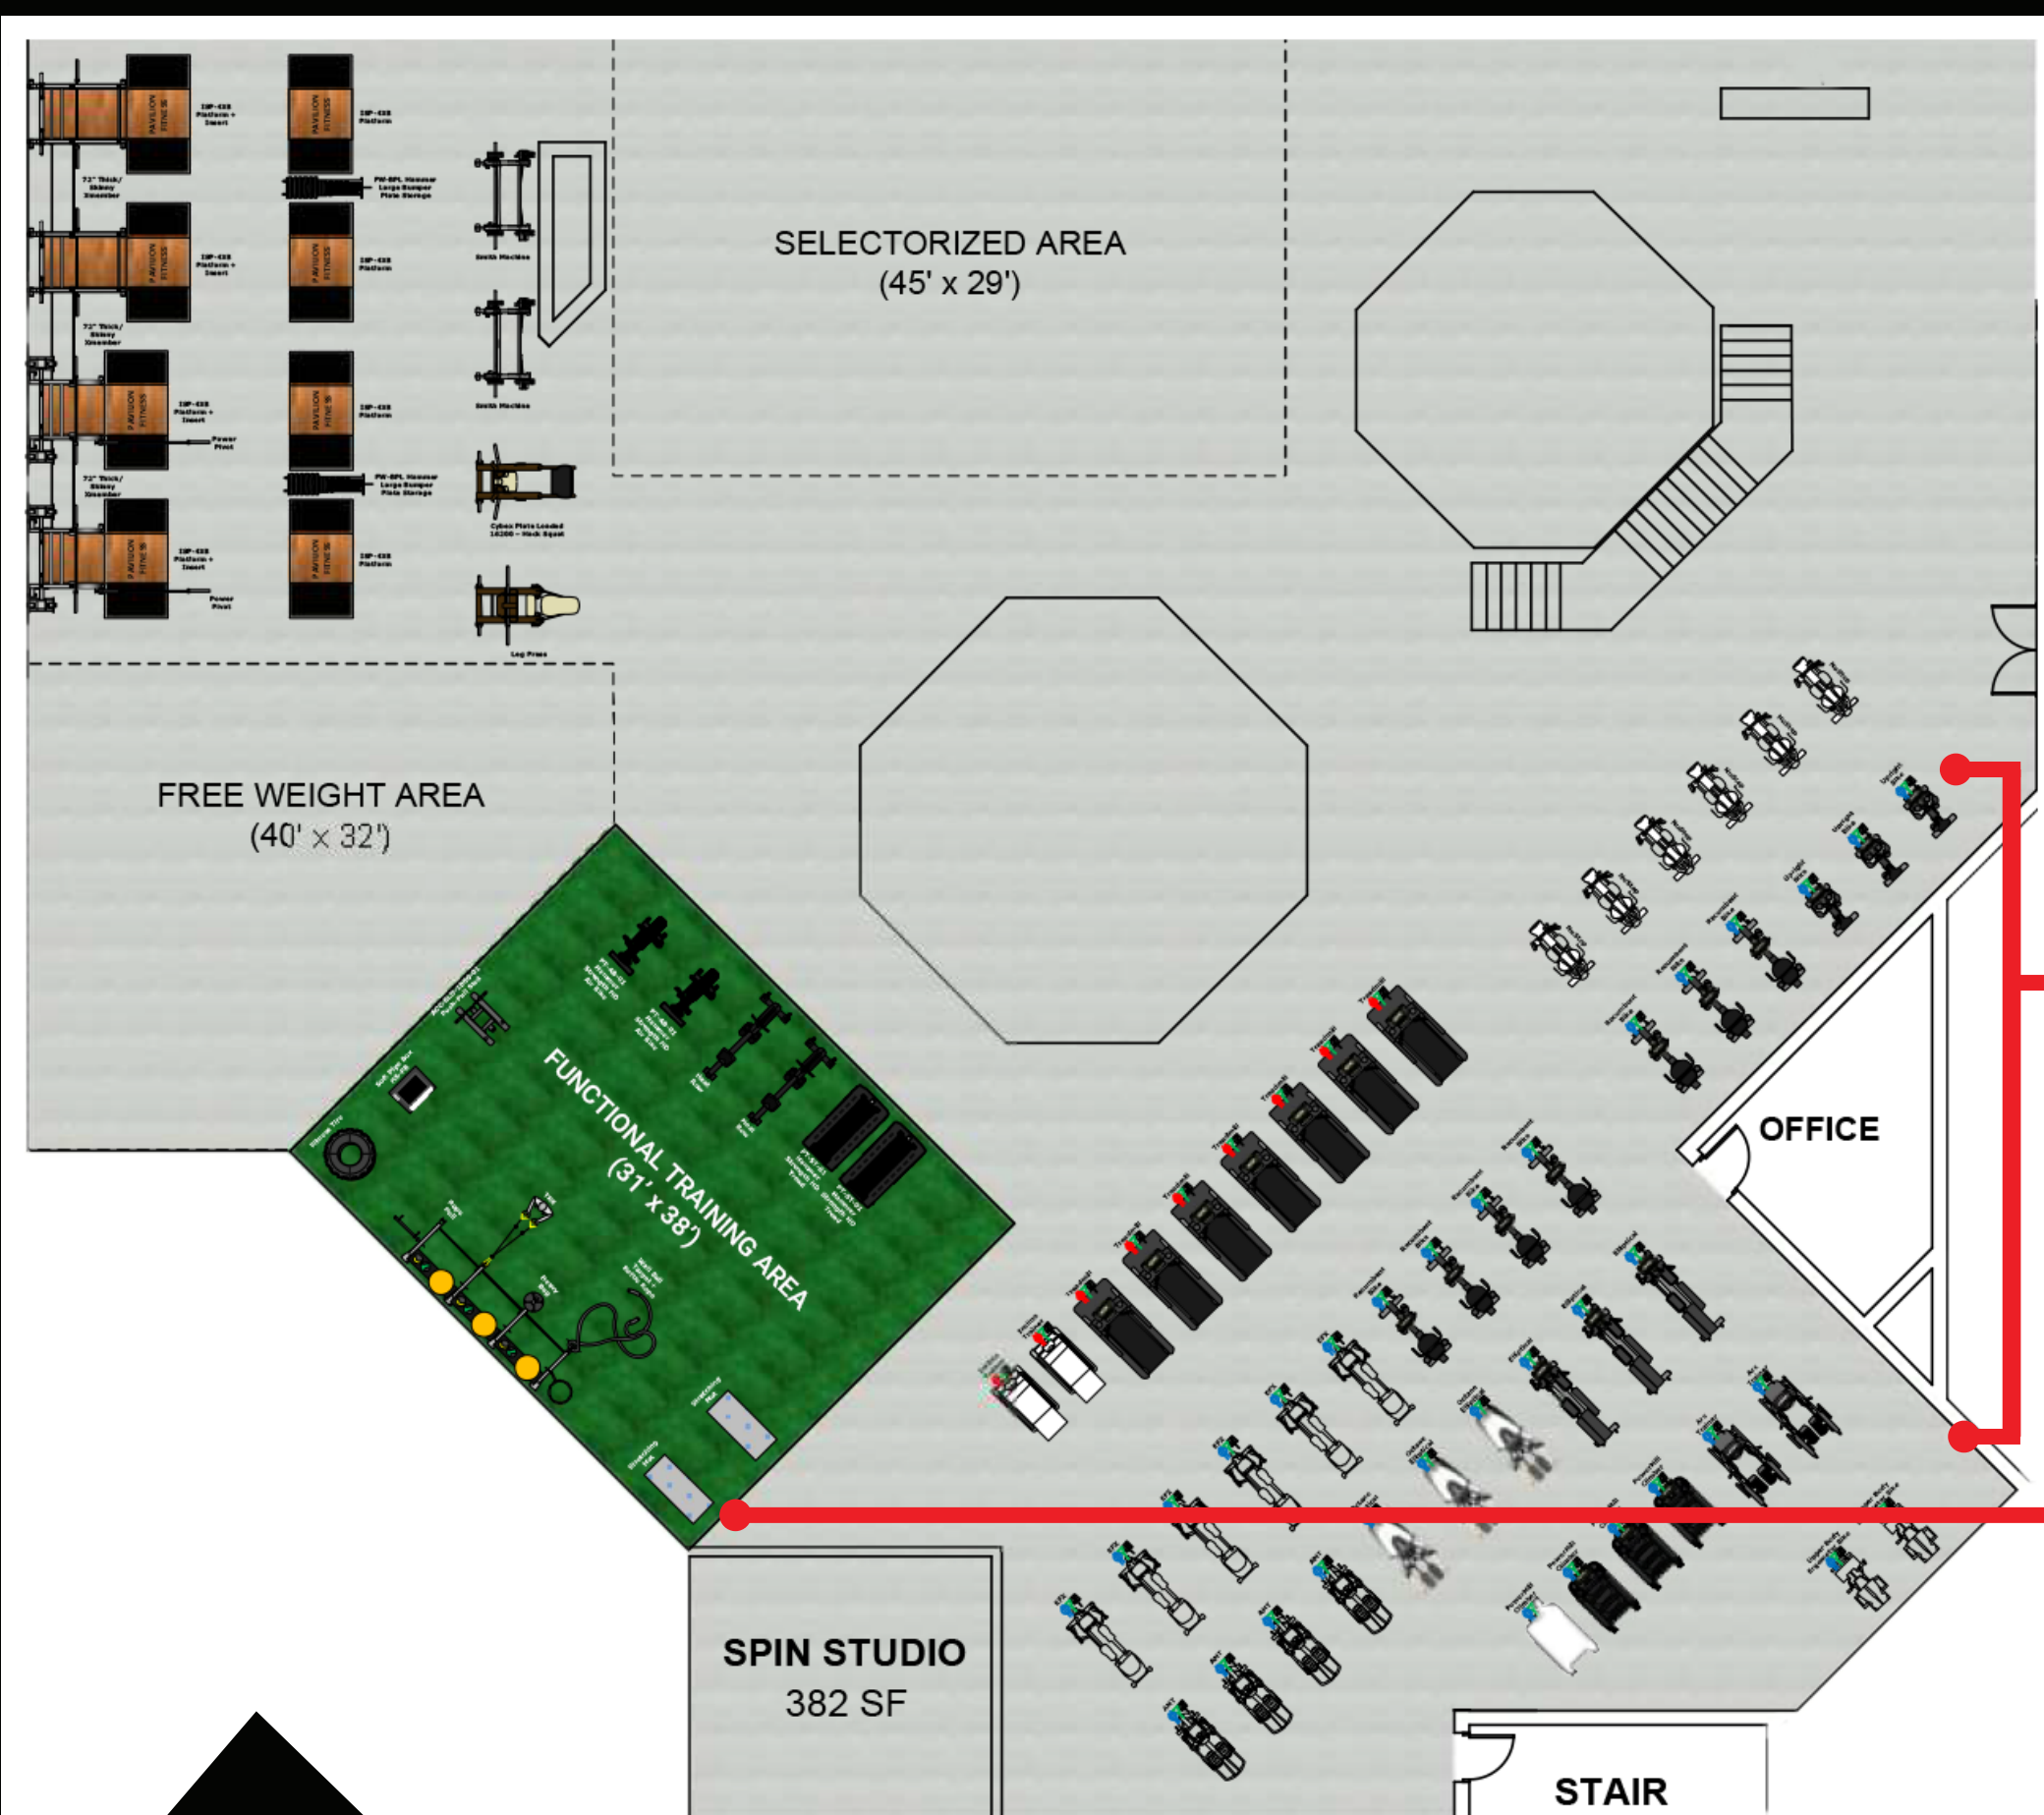

## FUNCTIONAL TRAINING EQUIPMENT

X>Create Functional Training Modular with 25' Bridge

Tank M4

Kettlebells

Battle Rope

Torpedo Bags

Wall Balls, Slam Balls and Medicine Balls

Bumper Plate Set

## FUNCTIONAL TRAINING AREA LOCATION PLAN

CARDIO EQUIPMENT RELOCATION

FUNCTIONAL TRAINING AREA

**Pavilion Fitness**  
1000 Wellington Ave  
Elk Grove Village, IL 60007

Michael Delgado 847.228.3539  
pavilionfitness.com • elkgroveparks.org