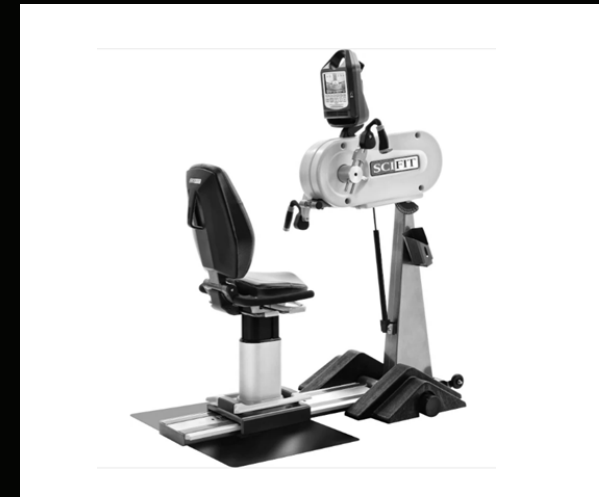

CARDIO EQUIPMENT UPGRADES & RELOCATION PLAN

CARDIO EQUIPMENT UPGRADES

Pictures may not be exact

Free Motion Incline Trainers

Precor Treadmills

Sci Fit Pro 1 Ergometer

Matrix Climbmill

RELOCATED CARDIO EQUIPMENT

Pictures may not be exact • Other equipment (not pictured) on the fitness floor is subject to be relocated to the new area

NuStep

Precor Recumbent Bike

Precor Upright Bike

Precor Treadmills

Sci Fit Pro 1 Ergometer

Matrix Climbmill

CARDIO AREA RELOCATION PLAN

CARDIO EQUIPMENT RELOCATION

FUNCTIONAL TRAINING AREA

Pavilion Fitness
1000 Wellington Ave
Elk Grove Village, IL 60007

Michael Delgado 847.228.3539
pavilionfitness.com • elkgroveparks.org