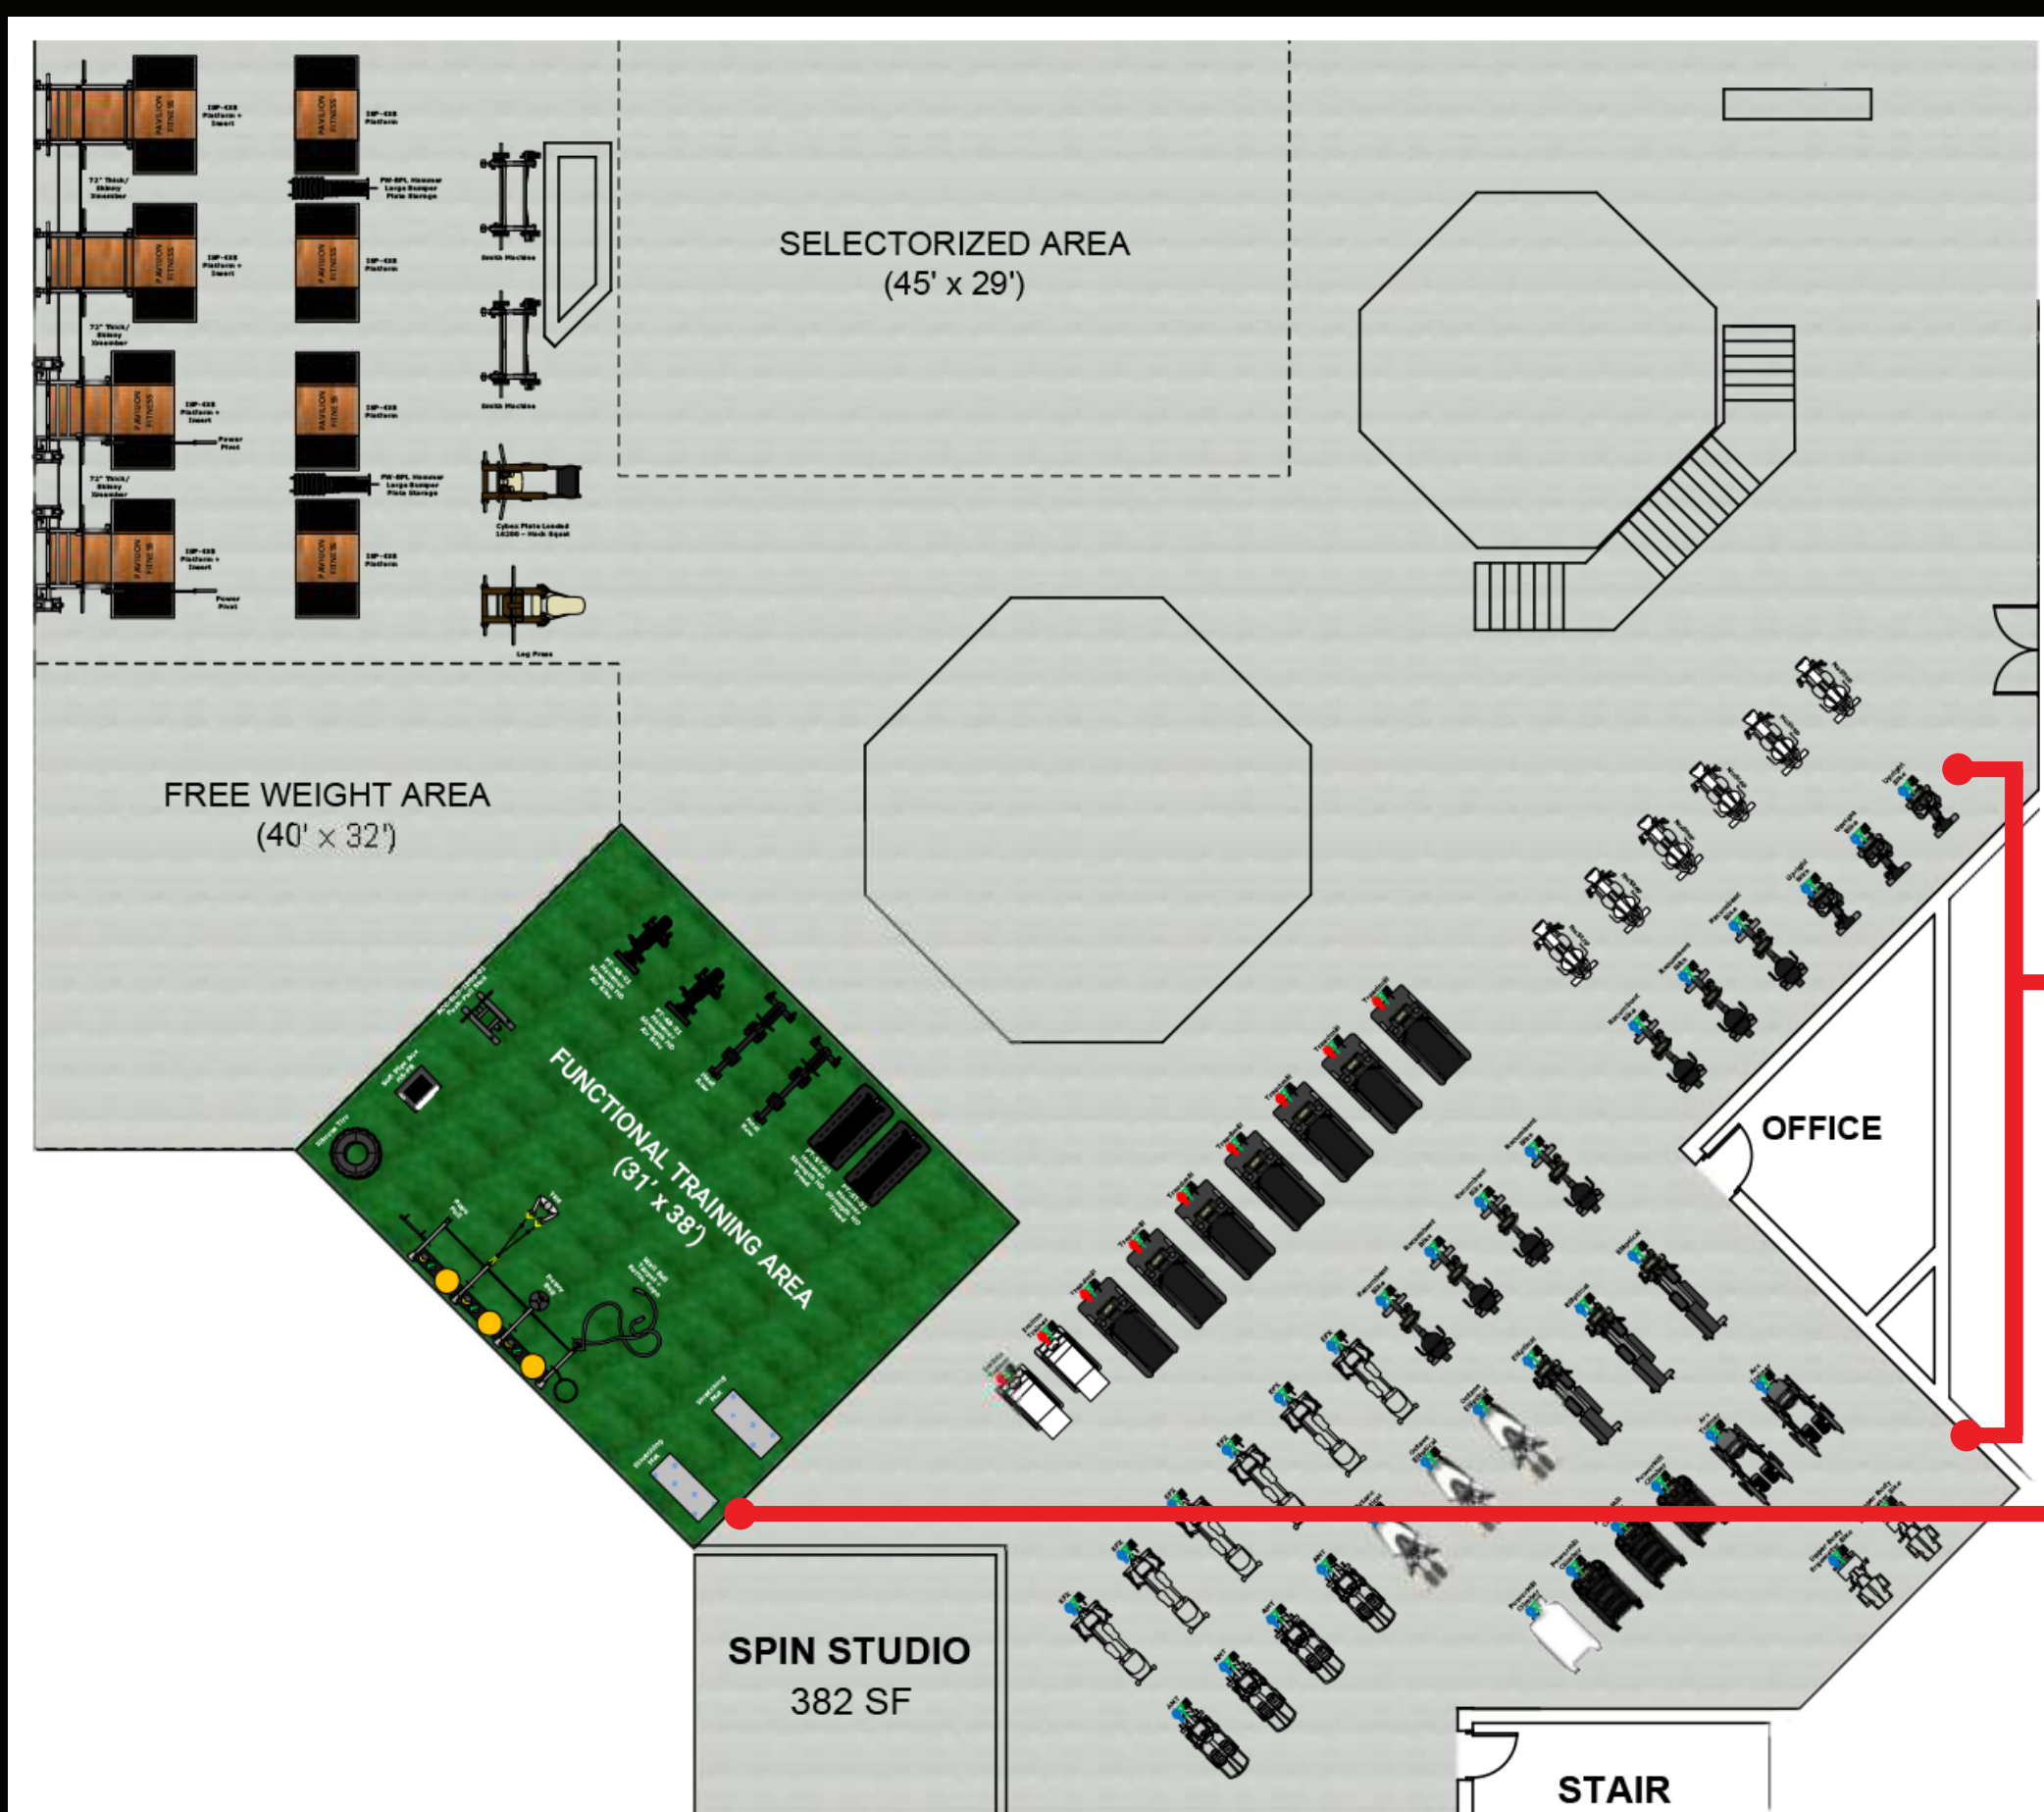

Pictures may not be exact • Other equipment (not pictured) on the fitness floor is subject to be relocated to the new area

NuStep

Precor Recumbent Bike

Precor Upright Bike

Precor Treadmills

Sci Fit Pro 1 Ergometer

Matrix Climbmill

CARDIO AREA RELOCATION PLAN

CARDIO EQUIPMENT RELOCATION

FUNCTIONAL TRAINING AREA

Pavilion Fitness
1000 Wellington Ave
Elk Grove Village, IL 60007

Michael Delgado 847.228.3539
pavilionfitness.com • elkgroveparks.org