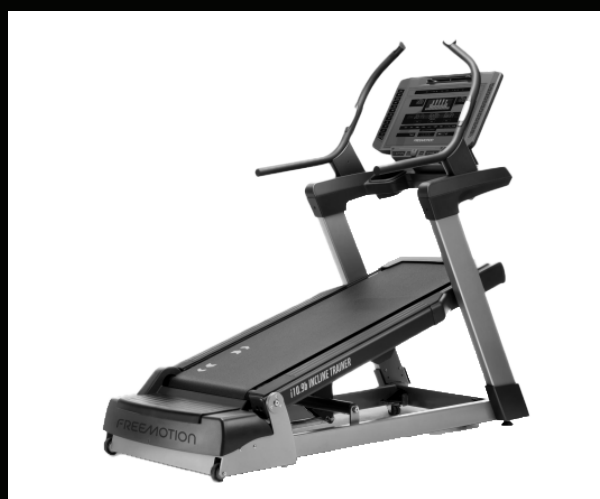

CARDIO EQUIPMENT UPGRADES & RELOCATION PLAN

CARDIO EQUIPMENT UPGRADES

Pictures may not be exact

Free Motion Incline Trainers

Precor Treadmills

Sci Fit Pro 1 Ergometer

Matrix Climbmill

RELOCATED CARDIO EQUIPMENT

Pictures may not be exact • Other equipment (not pictured) on the fitness floor is subject to be relocated to the new area

NuStep

Precor Recumbent Bike

Precor Upright Bike

Precor Treadmills

Sci Fit Pro 1 Ergometer